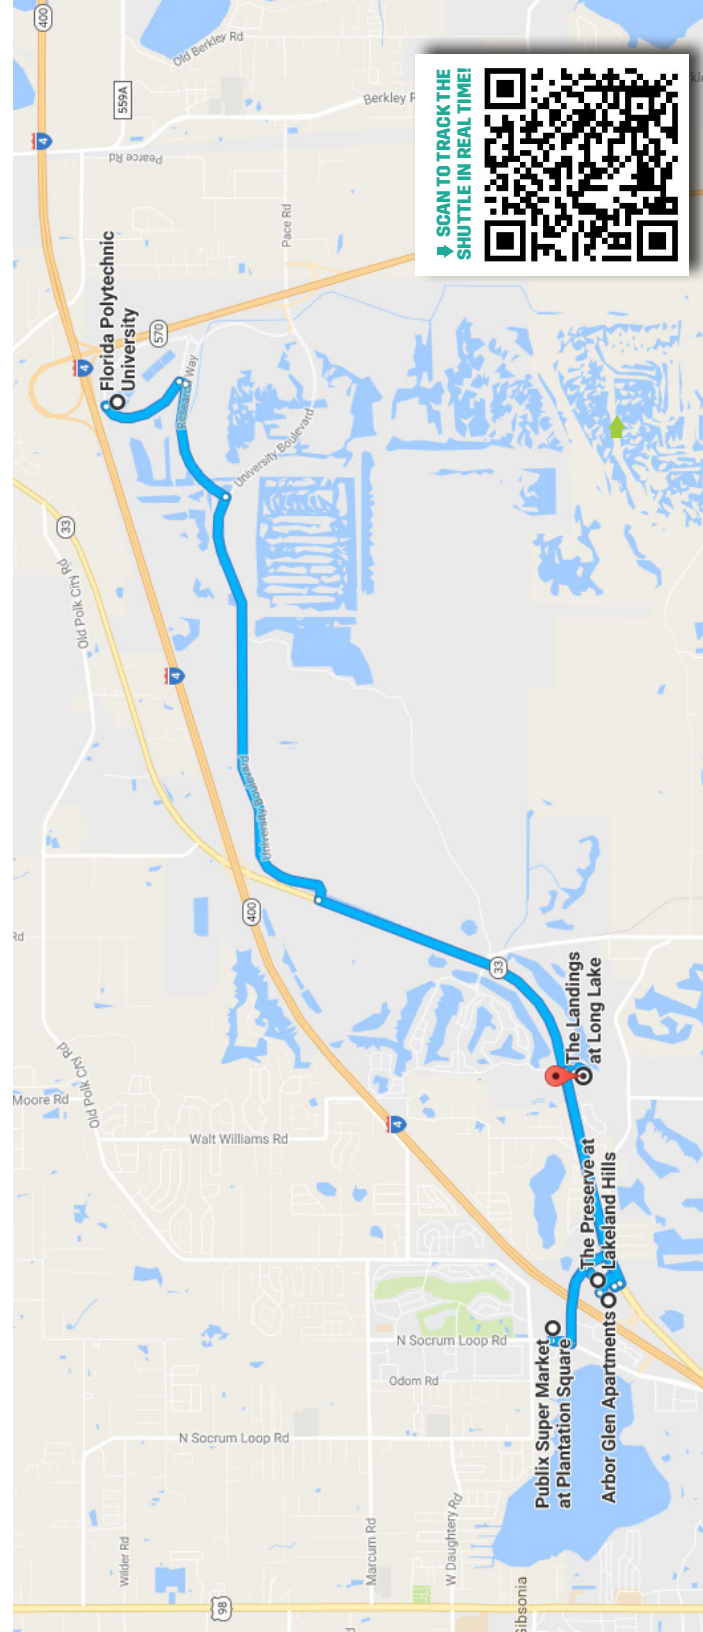

ROUTE B- SATURDAYS AND HOLIDAYS**

FLORIDA POLY: LOT 6	FLORIDA POLY: IST	FLORIDA POLY: WELLNESS CENTER	PLANTATION SQUARE PUBLIX	PRESERVE BY LAKE LAND HILLS	ARBOR GLEN	THE LANDINGS AT LONG LAKES	LAKELAND SQUARE MALL
1	2	3	4	5	6	7	8
11:30 AM	11:32 AM	11:36 AM	11:55 AM	12:00 PM	12:04 PM	12:10 PM	12:18 PM
11:31 AM	11:35 AM	11:36 AM	11:58 AM	12:03 PM	12:07 PM	12:08 PM	12:21 PM
12:30 PM	12:32 PM	12:36 PM	12:55 PM	1:03 PM	1:02 PM	1:08 PM	1:18 PM
12:31 PM	12:35 PM	12:36 PM	12:58 PM	12:58 PM	1:07 PM	1:08 PM	1:21 PM
1:30 PM	1:32 PM	1:36 PM	1:55 PM	1:58 PM	2:02 PM	2:08 PM	2:18 PM
1:31 PM	1:35 PM	1:36 PM	1:58 PM	2:03 PM	2:07 PM	2:08 PM	2:21 PM
2:30 PM	2:32 PM	2:36 PM	2:55 PM	2:58 PM	3:02 PM	3:08 PM	3:18 PM
2:31 PM	2:35 PM	2:36 PM	2:58 PM	3:03 PM	3:07 PM	3:08 PM	3:21 PM
3:30 PM	3:32 PM	3:36 PM	3:55 PM	3:58 PM	4:02 PM	4:08 PM	4:18 PM

■ Arrival times
■ Departure times

FLORIDA POLYTECHNIC UNIVERSITY