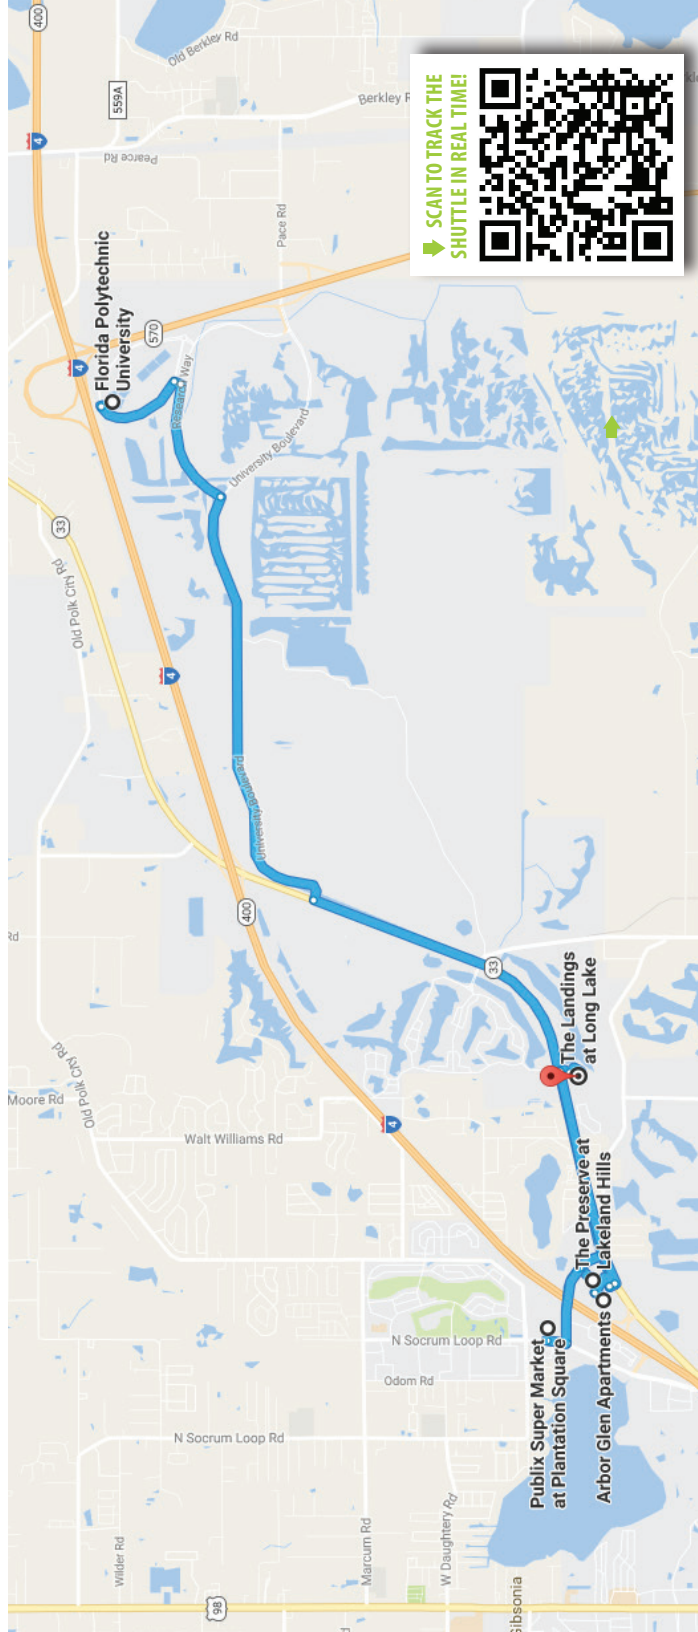

**PLEASE NOTE:
FOR SUMMER
B & C, THE
SHUTTLE WILL
RUN MONDAY -
THURSDAY
UNTIL 5 PM.**

**THE SHUTTLE
WILL NOT RUN
FRIDAY, SATURDAY
AND SUNDAY.**

FLORIDA
POLYTECHNIC
UNIVERSITY

FLORIDA
POLYTECHNIC
UNIVERSITY