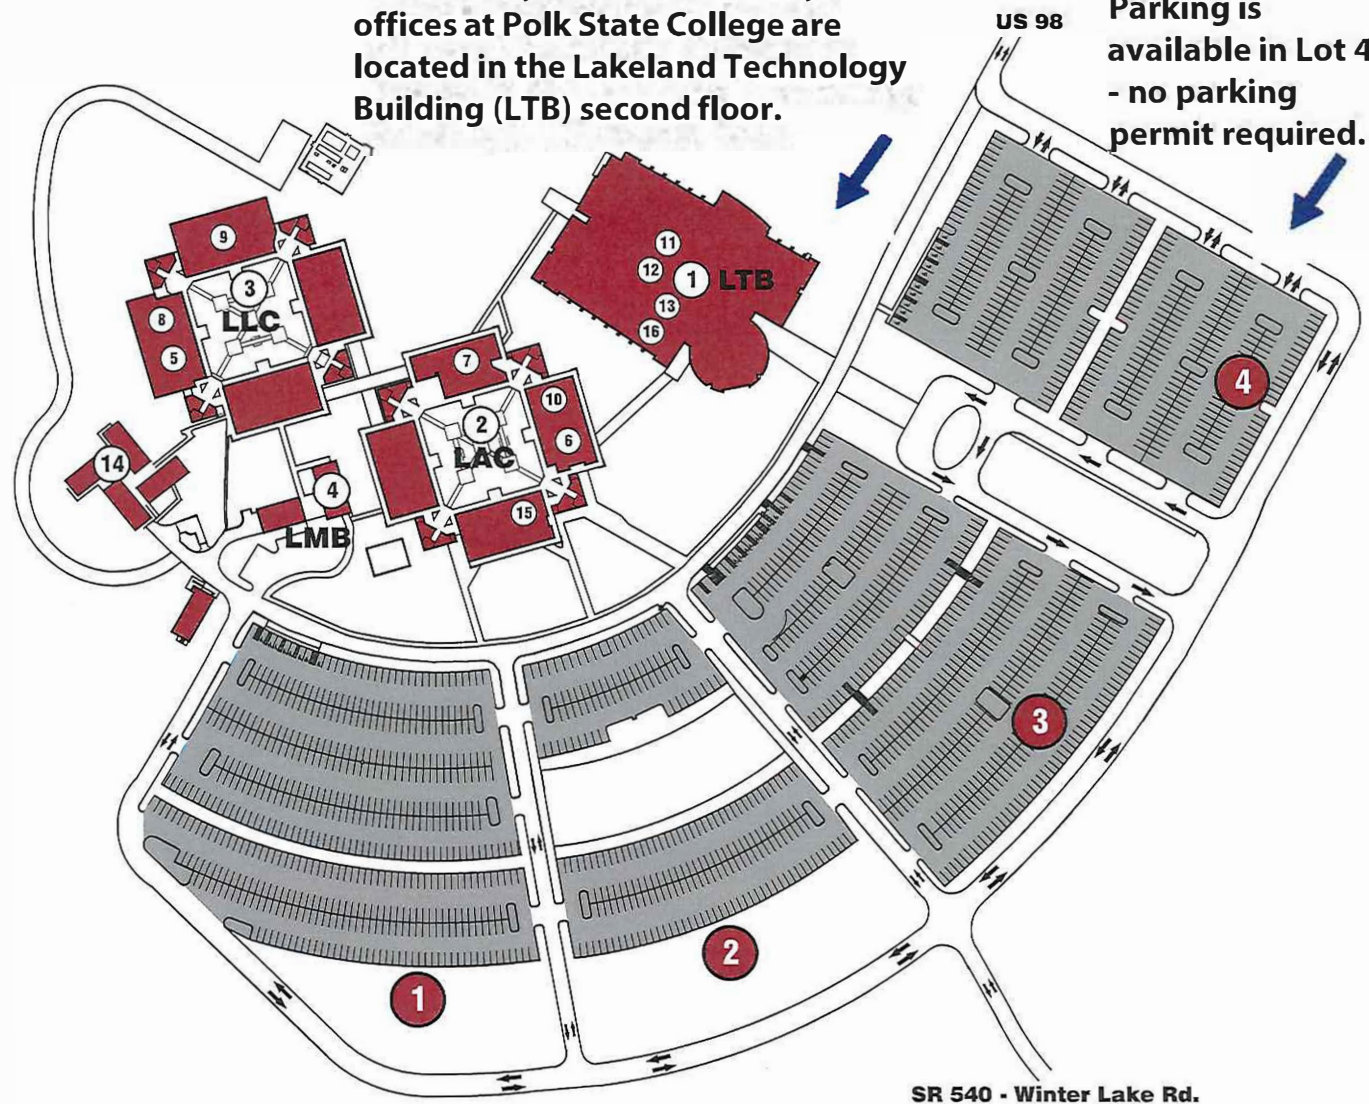

FLORIDA POLYTECHNIC
UNIVERSITY

Florida Poly South at Polk State College
3433 Winter Lake Road, Lakeland, FL 33803

DIRECTIONS TO FLORIDA POLY SOUTH AT POLK STATE COLLEGE

From Orlando/East

- Take I-4 west towards Lakeland/Tampa
- Take the FL-570 W / Polk Pkwy W EXIT 41 toward Auburndale / Lakeland (toll road)
- Merge onto Winter Lake Rd / FL-540 / via EXIT 14
- Turn left to stay on Winter Lake Rd / FL-540
- Drive 3.3 miles. Turn left onto Polk State college campus
- Once on campus, turn right to Lot 4 (permit-free parking)
- The Lakeland Technology Building (LTB) faces parking Lot 4. Enter through the glass doors at the front of the building, take the stairs or elevator to the second floor, and turn left for the Poly South corridor.

From Tampa/West

- Take I-4 east towards Lakeland/Tampa
- Take the FL 570-E/Polk Parkway EXIT 27 toward Lakeland/Winter Haven (toll road)
- Take the US-98 exit, EXIT 10, toward Bartow/Lakeland
- At the end of the ramp, turn right onto US-98 towards Bartow
- Drive .5 miles and turn left at light on Polk State College campus
- Take the first right into the parking lot. Lakeland Technology Building (LTB) is the first building on your right. Enter through the glass doors at the front of the building, take the stairs or elevator to the second floor, and turn left for the Poly South corridor.

FLORIDA POLY SOUTH

Florida Polytechnic University offices at Polk State College are located in the Lakeland Technology Building (LTB) second floor.

Parking is available in Lot 4 - no parking permit required.

DIRECTORY

1. Technology Building (LTB)
2. Academic Center (LAC)
3. Learning Center (LLC)
4. Security - Receiving Building (LMB)
5. Polk Academic Affairs
6. Collegiate High School
7. Student Center
8. Library
9. TLCC
10. Polk Bookstore
11. Polk Student Services
12. USFP Student Services
13. USFP Administration
14. USFP Rath Center
15. USFP Academic Affairs
16. USFP Learning Commons